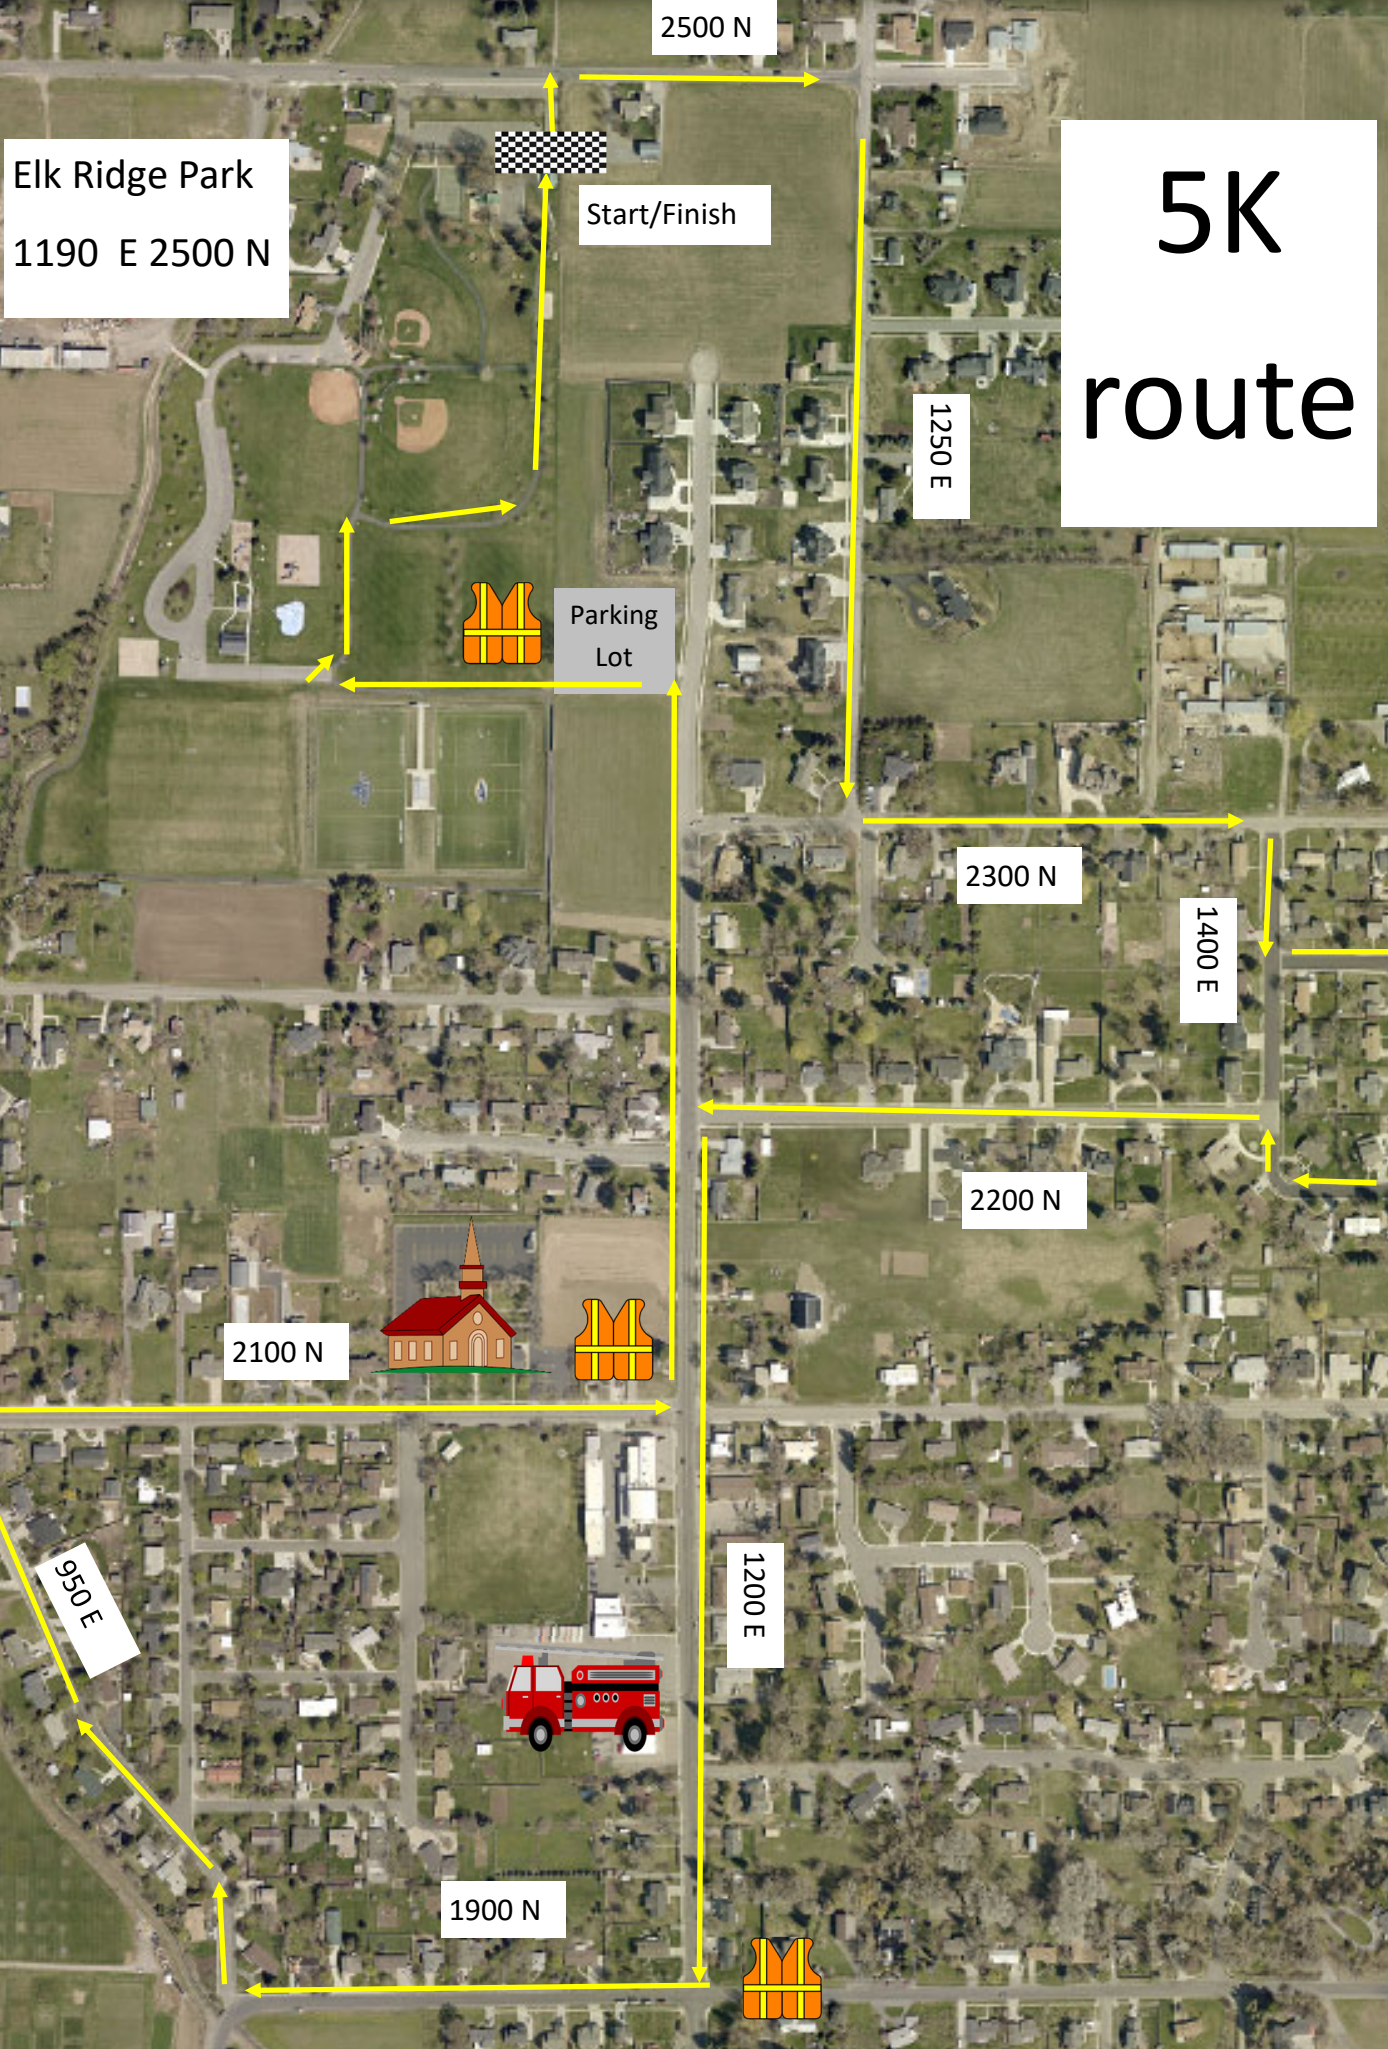

5K route

Elk Ridge Park
1190 E 2500 N

Start/Finish

Parking Lot

2500 N

1250 E

2300 N

1400 E

2200 N

2100 N

1200 E

950 E

1900 N